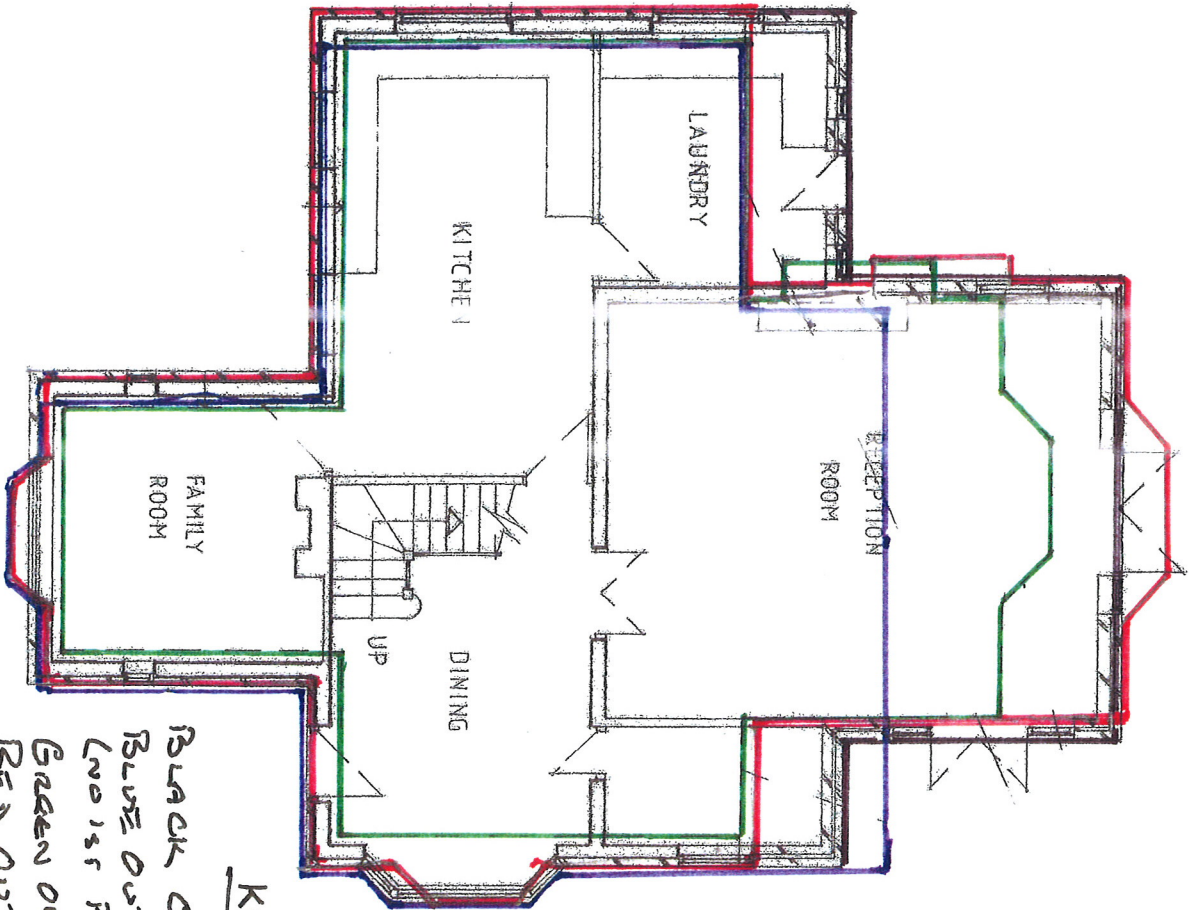

Ground Floor

First Floor

KEY.

- BLACK OUTLINE - As Built
- BLUE OUTLINE - ORIGINAL (NOISY FLOOR) DWELLING
- GREEN OUTLINE - GRANTED
- RED OUTLINE - REFUSED

DANES LODGE, LITTLE BRACKHAMSTEAD.